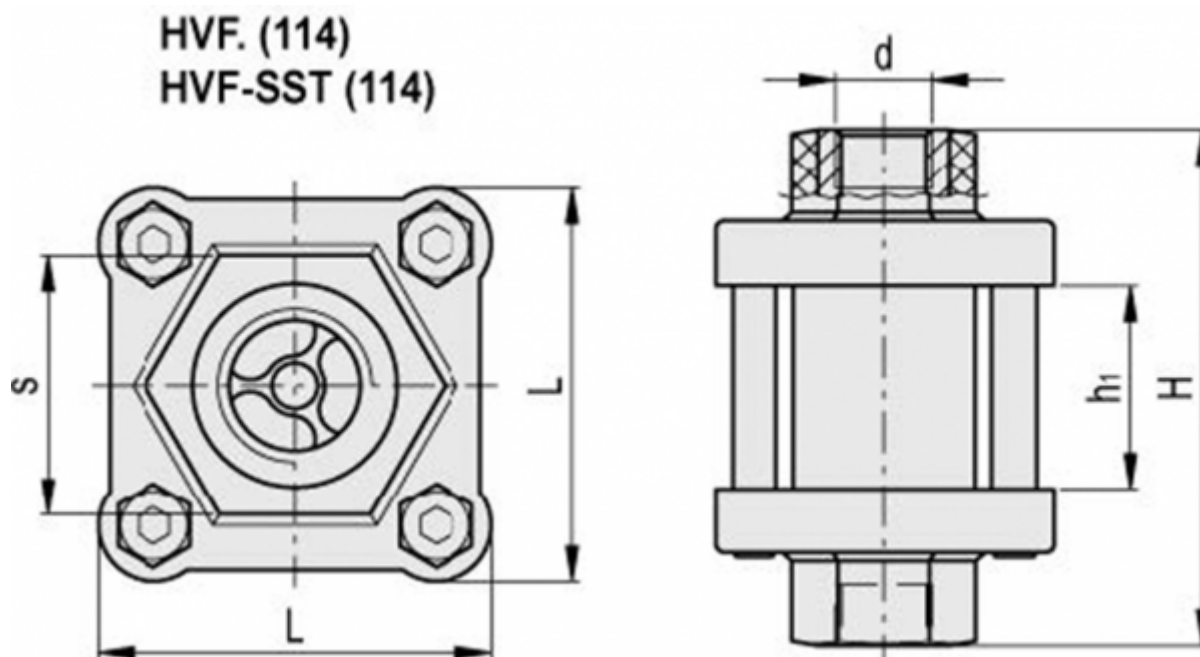

Article number: 2311111331

Description: E+G Visual flow indicators HVF.114-3/4

Measures

d	= 3/4
H	= 114
h1	= 46
L	= 70
s	= 46
Weight in (g)	= 663